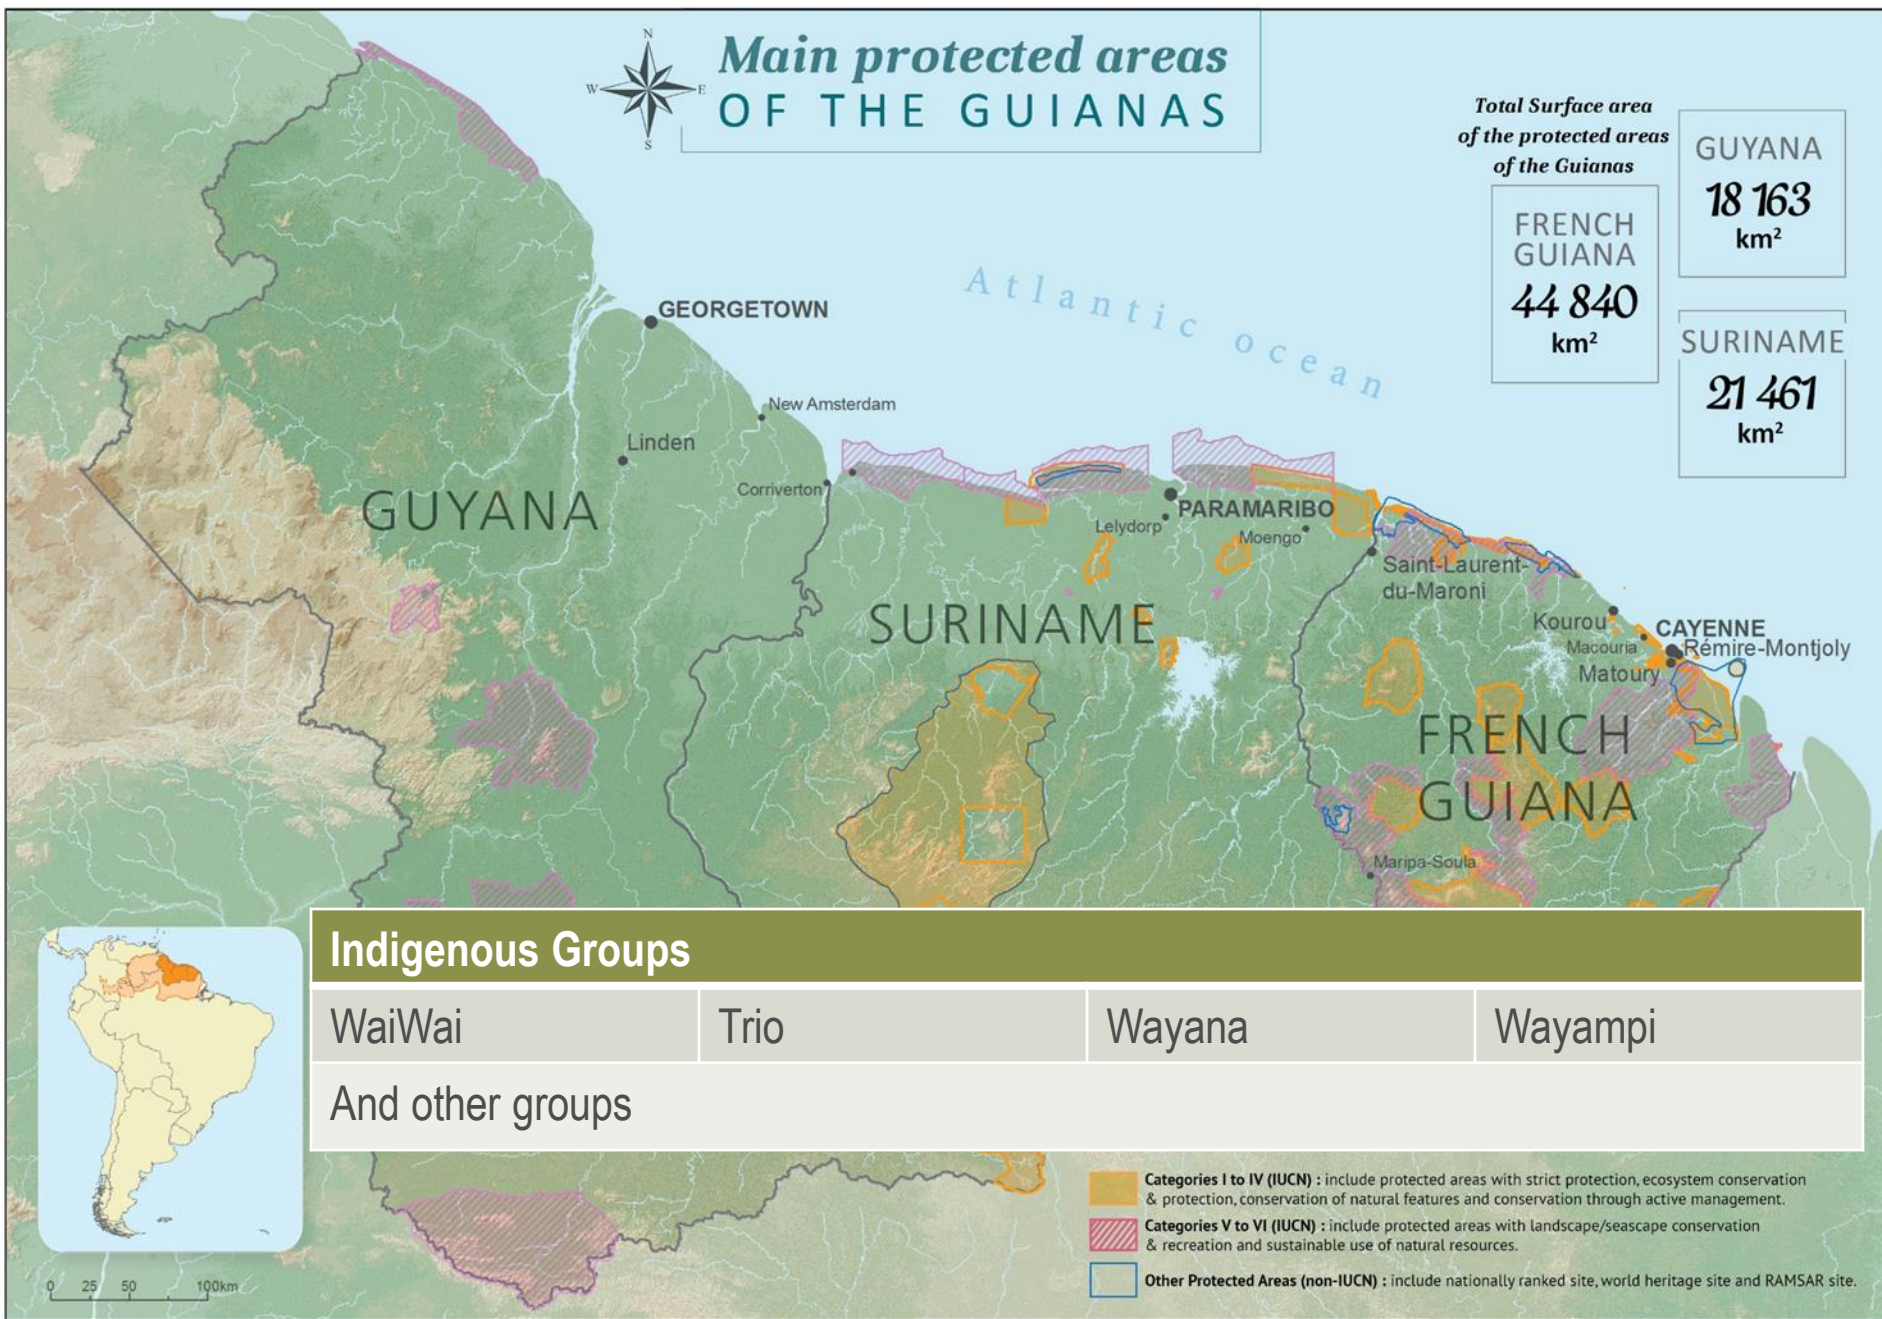

# RENFORESAP: REGIONAL WORKSHOP ON ECOTOURISM DEVELOPMENT PRACTICES & EXPERIENCES: SUSTAINABLE LIVELIHOODS FOR LOCAL COMMUNITIES

Bigi Pan, Nieuw Nickerie, Suriname

November 19th, 2019

## THE ACT FAMILY

ACT-United States

ACT-Suriname

Northeast Amazon

ACT-Europe

ACT-Colombia

ACT - Brazil

The Amazon Conservation Team partners with indigenous people to protect the rainforest.

# Main protected areas OF THE GUIANAS

Total Surface area of the protected areas of the Guianas

FRENCH GUIANA  
44 840 km<sup>2</sup>

GUYANA  
18 163 km<sup>2</sup>

SURINAME  
21 461 km<sup>2</sup>

0 25 50 100km

REGIONAL: PARTNERING TO PROTECT RAINFORESTS AND TRADITIONAL CULTURE IN THE NORTHEAST AMAZON

**Land & Resource Management:** Ethno-cultural mapping, monitoring of resources (rangers & apprentices and other resource persons)